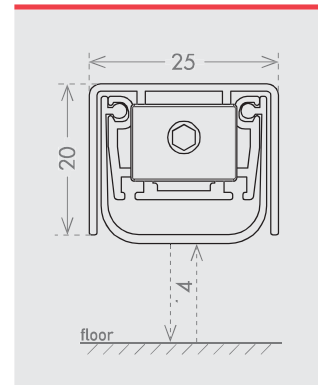

ACOUSTIC ALU

cod. CE2520ACA

boxes of: 30 pieces

Lengths	330	430	≥530
Trimming	50	110	150

plunger type

size 25x20 mm

seals

50 dB Rw
IFT Cert. n.
PB-G03-04-en
01_PB01