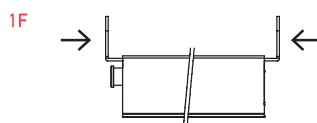

fixing type