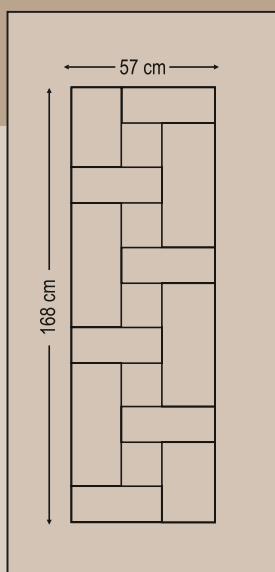

Design Dimensions

3849

Double side panel - no glasses
Τυφλό δύο όψεων