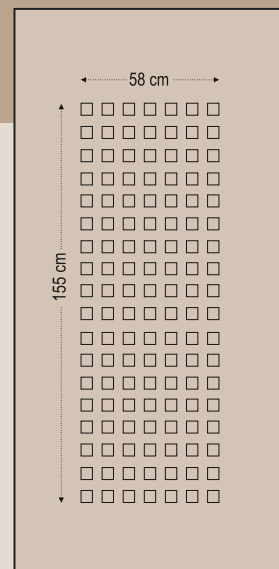

entrance  
door evolution

Design Dimensions

3580

Double side panel - no glasses  
Τυφλό δύο όψεων