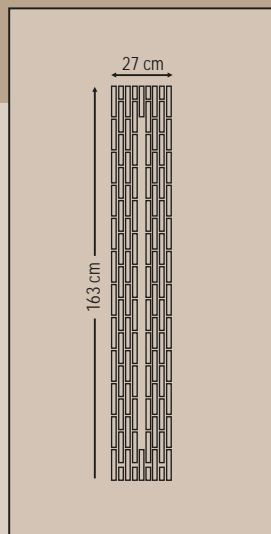

Designs Dimensions