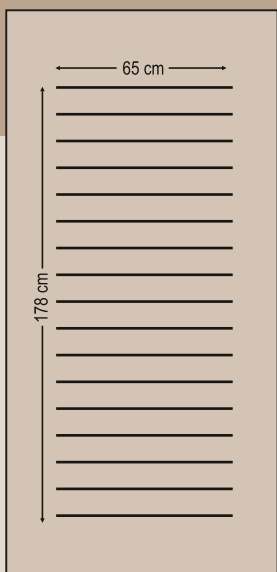

## Design Dimensions

3885

Double side panel - no glasses  
Τυφλό δύο όψεων

**3650**  
 Double side panel - no glasses  
 Τυφλό δύο όψεων

**3660**  
 Double side panel - no glasses  
 Τυφλό δύο όψεων

Design Dimensions