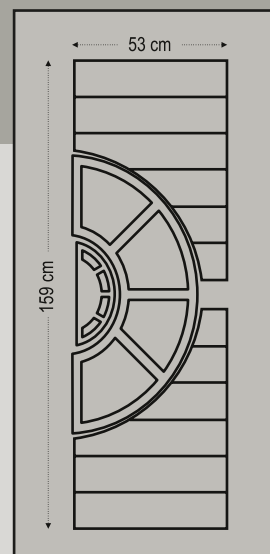

Design Dimensions