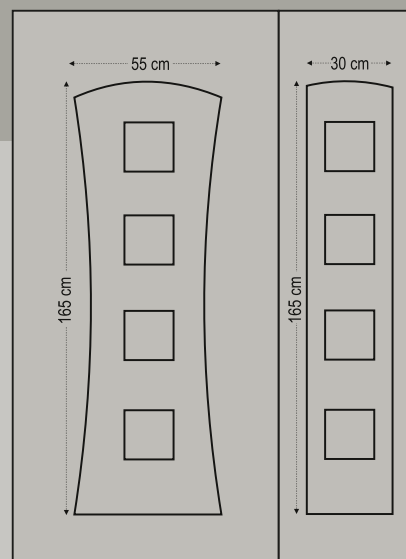

Ideal creations

Design Dimensions