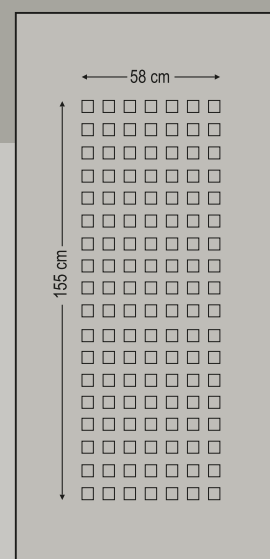

Design Dimensions