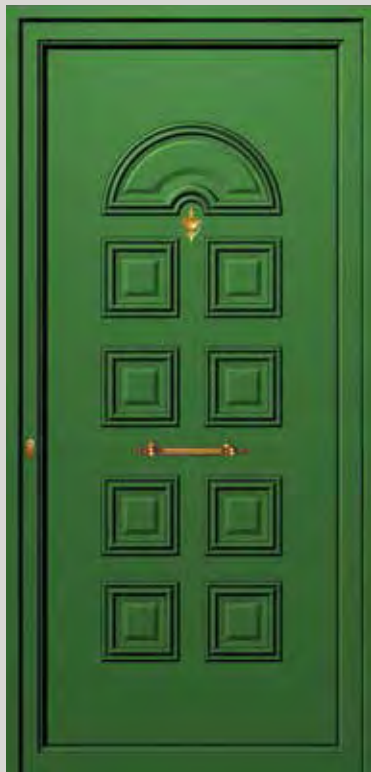

Design Dimensions

Entrance door evolution

Classic Pressed

combo door panels
panels with pvc foil

6000

Double side panel - no glasses
Τυφλό δύο όψεων

6007

Five glasses delta mat with gold stick
Πέντε τζάμια δέλτα ματ με χρυσό καίτι