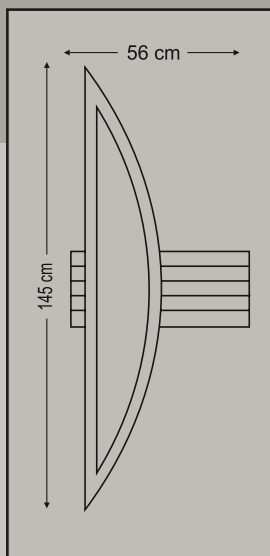

Design Dimensions

Ideal creations

Inox Pressed Panels

combo door panels
panels with pvc foil

Design Dimensions

6797

One glass pane with inox decorative
Ένα τζάμι-pane με διακοσμητικό inox

6781

Inox Pressed Panels

combo door panels

panels with pvc foil

Design Dimensions

6826

Double side panel - no glasses - with inox decorative

Τυφλό δύο όψεων με διακοσμητικό inox

6773