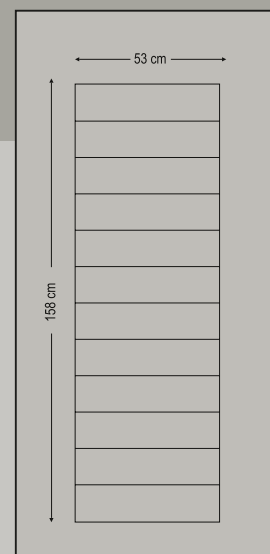

6340

Double side panel - no glasses
Τυφλό δύο όψεων

6350

Double side panel - no glasses
Τυφλό δύο όψεων

Design Dimensions

6915
 Double side panel - no glasses
 Τυφλό δύο όψεων

6917
 Double side panel - no glasses
 Τυφλό δύο όψεων