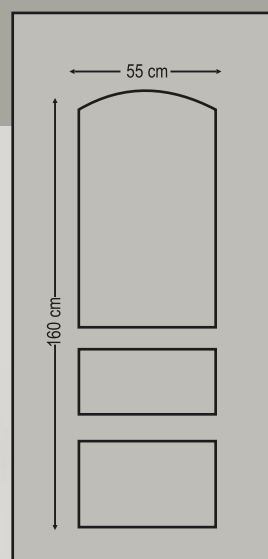

Design Dimensions