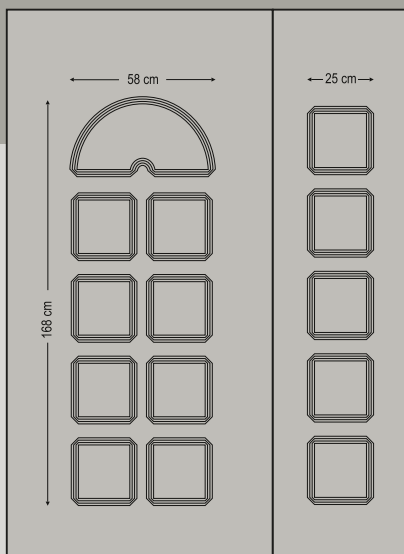

Design Dimensions

Entrance door evolution

Classic Pressed

combo door panels
panels with pvc foil

6000

Double side panel - no glasses
Τυφλό δύο όψεων

6007

Five glasses delta mat with gold stick
Πέντε τζάμια δέλτα ματ με χρυσό καίτι