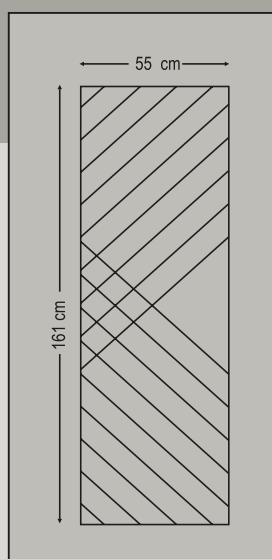

Design Dimensions

Entrance door evolution