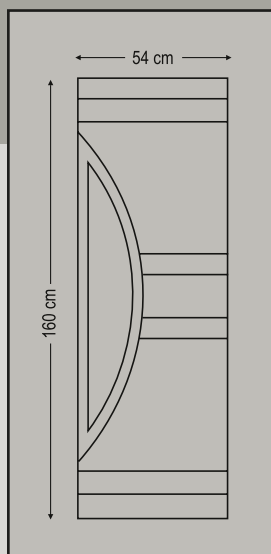

Design Dimensions

Ideal creations

Inox Pressed Panels

combo door panels
panels with pvc foil

Design Dimensions

6797

One glass pane with inox decorative
Ένα τζάμι-pane με διακοσμητικό inox

6781