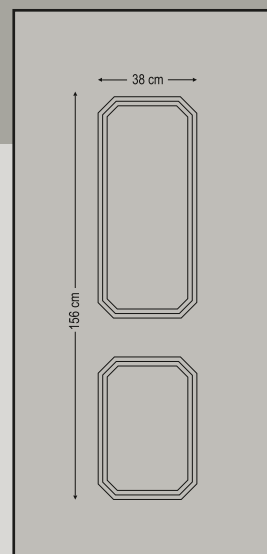

Design Dimensions

Narrow Designs

6440
 Double side panel - no glasses
 Τυφλό δύο όψεων

6442
 One glass delta mat with gold stick
 Ένα τζάμι δέλτα ματ με χρυσό καίτι

Design Dimensions

Narrow Designs

combo door panels
panels with pvc foil