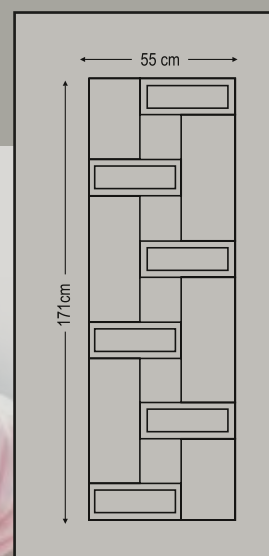

Design Dimensions