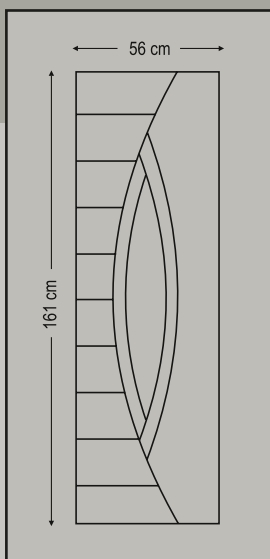

Design Dimensions