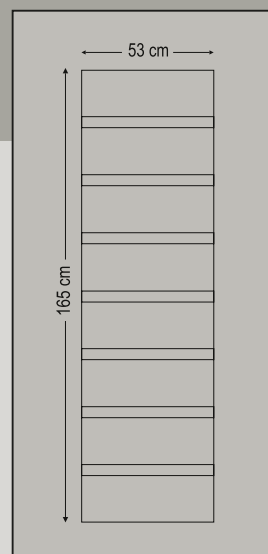

6340

Double side panel - no glasses
Τυφλό δύο όψεων

6350

Double side panel - no glasses
Τυφλό δύο όψεων

Design Dimensions

6915
 Double side panel - no glasses
 Τυφλό δύο όψεων

6917
 Double side panel - no glasses
 Τυφλό δύο όψεων