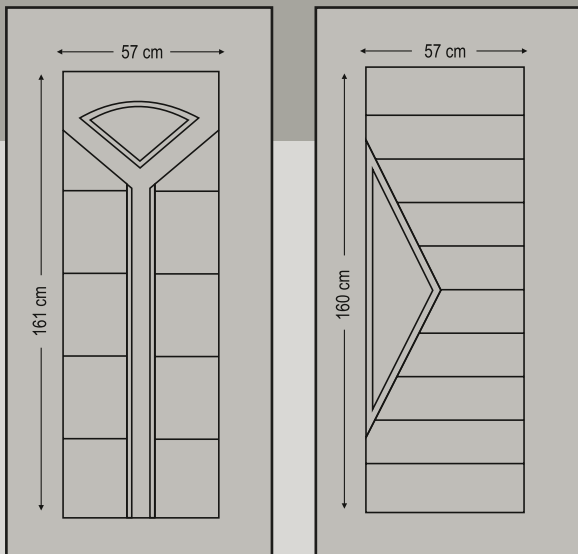

Design Dimensions

Ideal creations

Inox Pressed Panels

combo door panels
panels with pvc foil

Design Dimensions

6797

One glass pane with inox decorative
Ένα τζάμι-pane με διακοσμητικό inox

6781