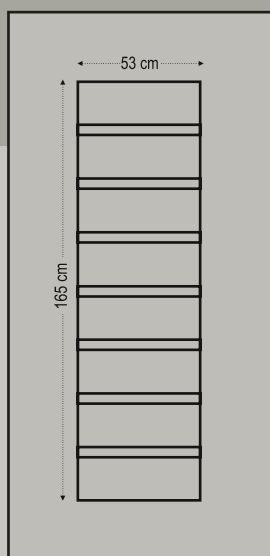

Design Dimensions

Entrance door evolution

ALU + PVC
Foil

Inox Pressed Panels

combo door panels

panels with pvc foil

Design Dimensions

6341