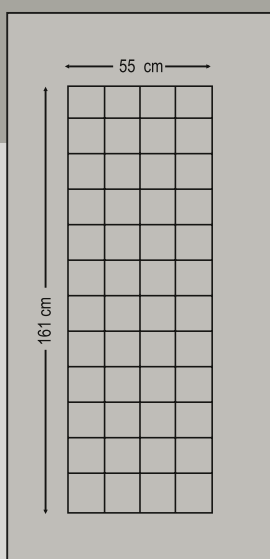

Design Dimensions

Entrance door evolution