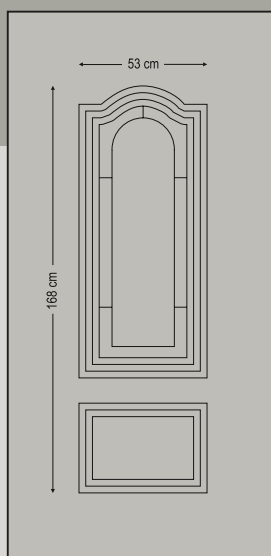

Design Dimensions

Classic Pressed

combo door panels
panels with pvc foil

6410

Double side panel - no glasses
Τυφλό δύο όψεων

6413

One glass with rail
Ένα τζάμι με κάγκελο

Design Dimensions