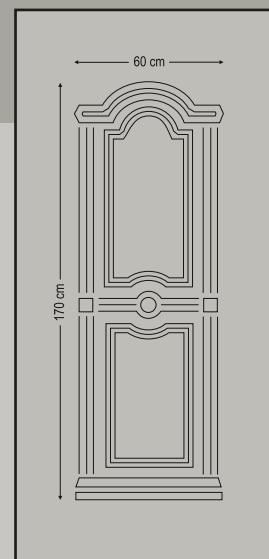

6430

Double side panel - no glasses
Τυφλό δύο όψεων

6432

One glass with rail
Ένα τζάμι με κάγκελο

Design Dimensions

Ideal creations

Classic Pressed

combo door panels
panels with pvc foil