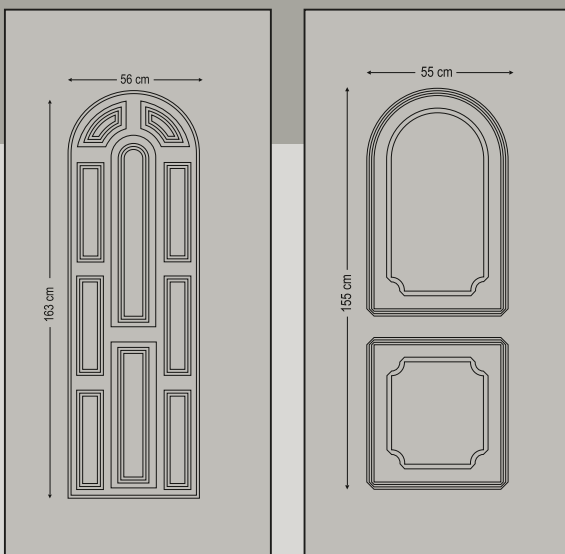

Classic Pressed

6860
 Double side panel - no glasses
 Τυφλό δύο όψεων

6861
 Eight glasses sandblast
 Οκτώ τζάμια αμβολή

Design Dimensions

Entrance door evolution

Classic Pressed

combo door panels
panels with pvc foil