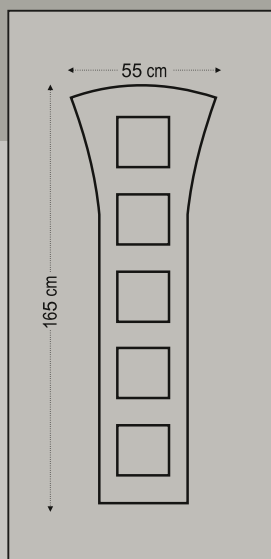

Ideal creations

Design Dimensions