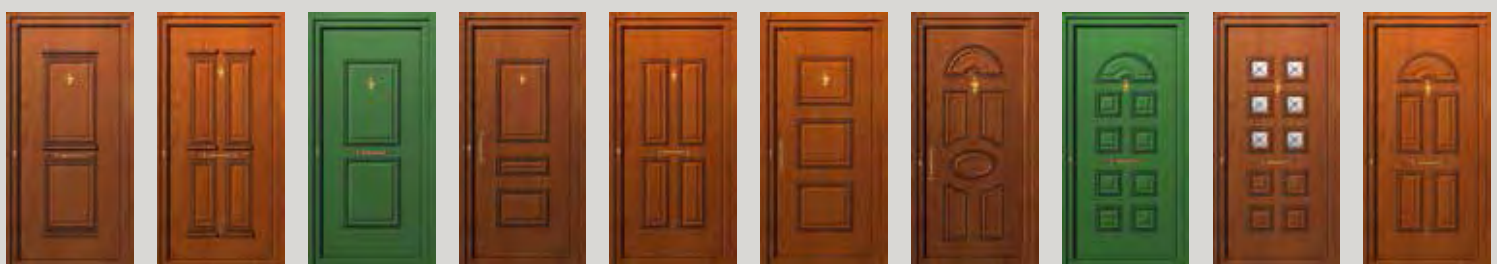

ALUMINIUM Classic Pressed

pages: 32-33   pages: 34-35   pages: 36-37   pages: 38-39   pages: 40-41   pages: 42-43   pages: 44-45   pages: 46-47   pages: 48-49   pages: 50-53