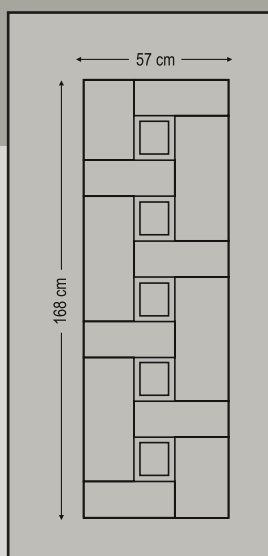

Design Dimensions