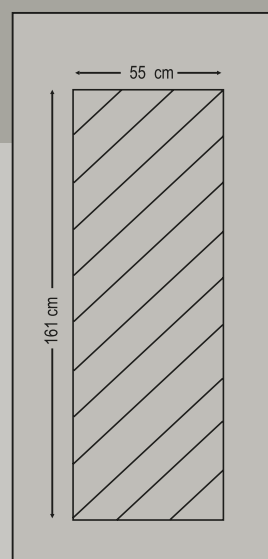

Design Dimensions