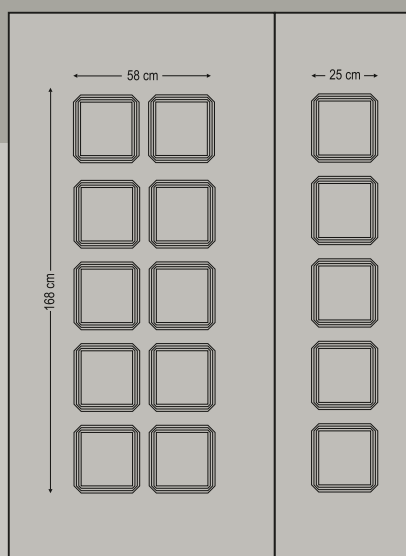

Design Dimensions