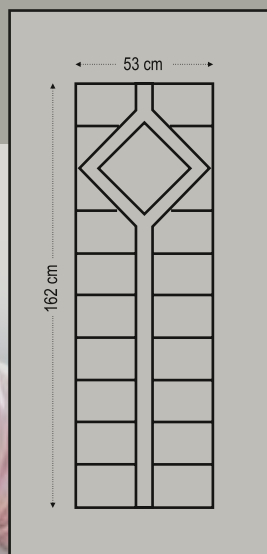

Design Dimensions