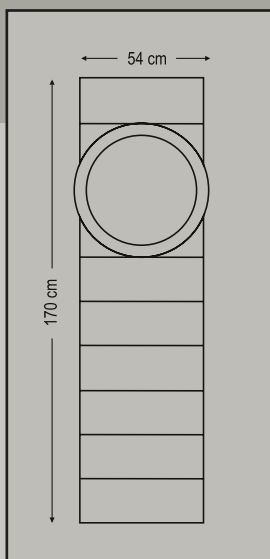

Design Dimensions