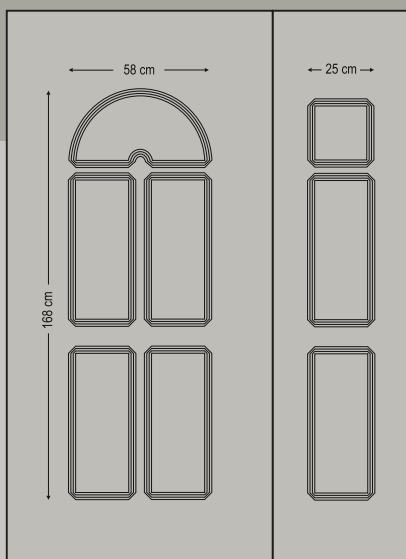

Design Dimensions

Ideal creations

Classic Pressed

combo door panels

panels with pvc foil

6025

Three glasses delta mat with rail
Τρία τζάμια δέλτα ματ με κάγκελο

6255